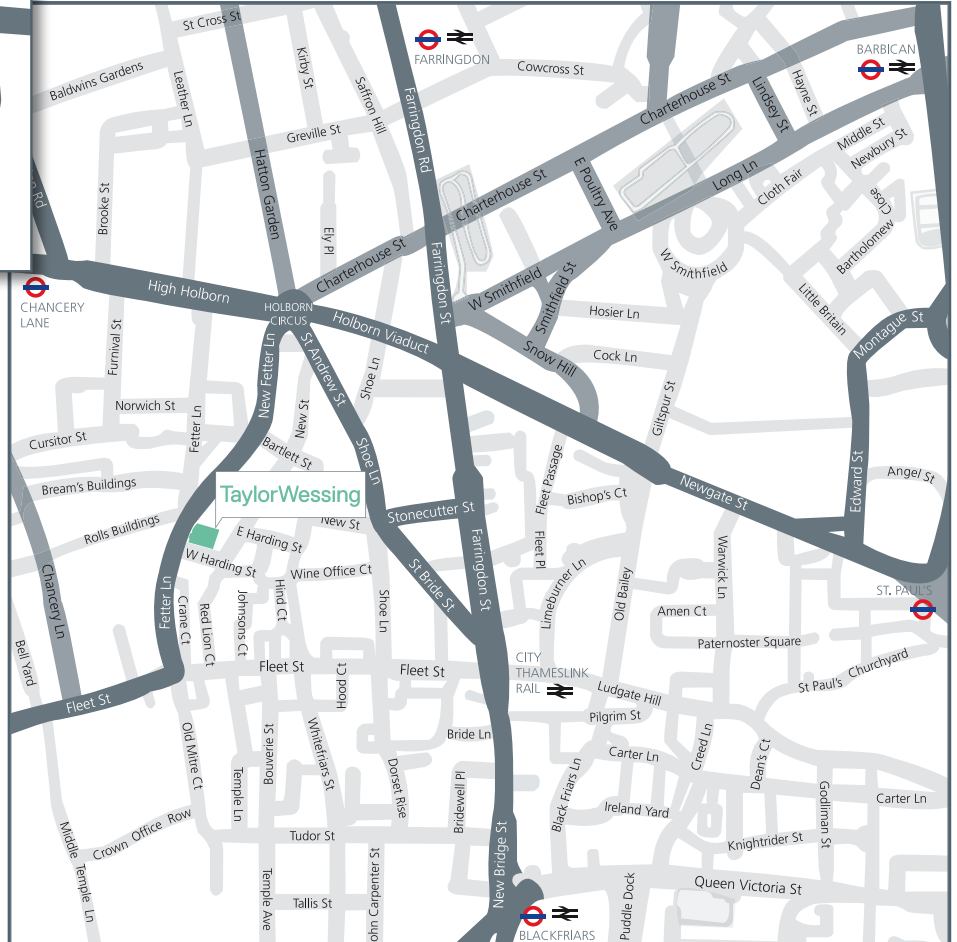

5 New Street Square | London | EC4A 3TW

Map and directions

Buses

City Thameslink to Holborn Circus

- 521 towards Waterloo
- 242 towards Tottenham Court Rd
- 25 towards Oxford Circus
- 8 towards Victoria
(Approx journey time 12 mins)

St. Paul's to Holborn Circus

- 521 towards Waterloo
- 242 towards Tottenham Court Rd
- 25 towards Oxford Circus
- 8 towards Victoria
(Approx journey time 13 mins)

Farringdon to Charterhouse Street / Snow Hill

- 341 towards Lower Marsh / Carlisle Rd
(Approx journey time 18 mins)

Barbican to Fetter Lane

- 4 towards Waterloo
(Approx journey time 22 mins)

Nearest train and tube stations

Chancery Lane

(Central) 6 min walk

City Thameslink Rail

(National Rail) 9 min walk

Farringdon

(National Rail / Hammersmith & City / Circle / Metropolitan) 12 min walk

Blackfriars

(National Rail / Circle / District) 13 min walk

St. Paul's

(Central) 15 min walk