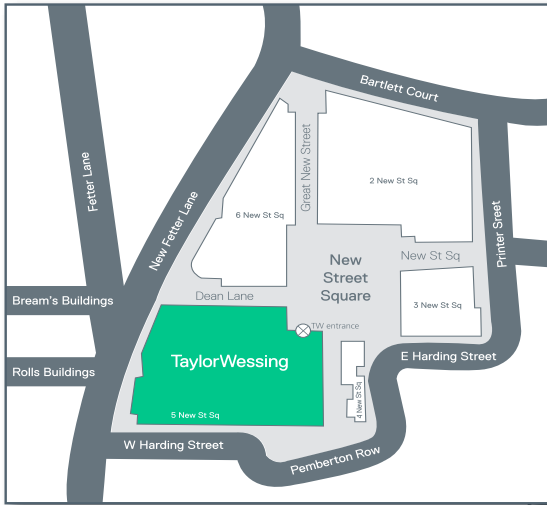

5 New Street Square | London | EC4A 3TW

Map and directions

Buses

City Thameslink to Holborn Circus

- 521 towards Waterloo
- 242 towards Tottenham Court Rd
- 25 towards Oxford Circus
- 8 towards Victoria
(Approx journey time 12 mins)

St. Paul's to Holborn Circus

- 521 towards Waterloo
- 242 towards Tottenham Court Rd
- 25 towards Oxford Circus
- 8 towards Victoria
(Approx journey time 13 mins)

Farringdon to Charterhouse Street / Snow Hill

- 63 towards Forest Hills Tavern
(Approx journey time 15 mins)

Blackfriars to Farringdon St / Stonecutter St

- 63, 45 towards King's Cross National Rail Stn
(Approx journey time 16 mins)

High Holborn/Chancery Lane to New Fetter Lane

- 341 towards Lower Marsh / Carlisle Rd
(Approx journey time 18 mins)

Barbican to Fetter Lane

- 4 towards Waterloo
(Approx journey time 22 mins)

Nearest train and tube stations

Chancery Lane

(Central) 6 min walk